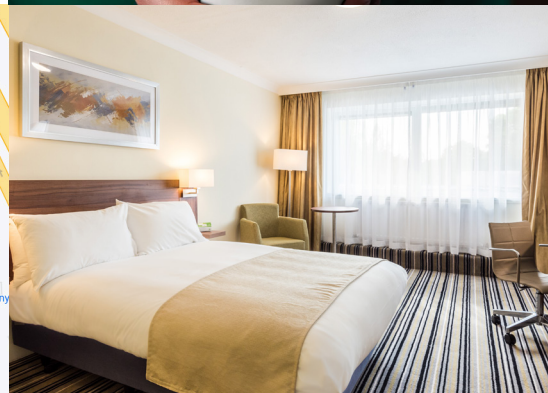

MEETINGS @ HOLIDAY INN WARRINGTON

SIMPLE | FRESH | FLEXIBLE ...

7 purpose-built
meeting rooms
Up to 25 delegates
96 bedrooms

Wi-Fi throughout the hotel
120 complimentary
car parking spaces
Private dining facilities

ROOM NAME	THEATRE	CLASSROOM	BOARDROOM	U SHAPE	BANQUET	DIMENSIONS	HEIGHT	NATURAL DAYLIGHT	LOCATION
THE GRANGE	25	-	16	-	-	23 X 13	7.9	✓	G
THE KINGSLAND	16	-	10	-	-	64 X 2.7	7.9	✓	G
THE CHESFORD	16	-	10	-	-	64 X 2.7	2.4	✓	G
SYNDICATE 1	-	-	6	-	-	3.5 X 2.8	2.4	✓	G
SYNDICATE 2	-	-	6	-	-	3.5 X 2.8	2.4	✓	G
SYNDICATE 3	-	-	6	-	-	3.5 X 2.8	2.4	✓	G
SYNDICATE 4	-	-	6	-	-	3.5 X 2.8	2.4	✓	G

What we offer

- 96 bedrooms
- Restaurant
- Relaxing lounge bar
- Private dining facilities
- Wi-Fi throughout the hotel
- 120 complimentary car parking spaces

- 7 dedicated meeting rooms for up to 25 people
- Dedicated car parking space for the conference organiser
- On-site coach parking
- Grounds for team building
- Flexible lunch options, including takeaway selection
- Healthy lunch options
- Dietary requirements are catered for